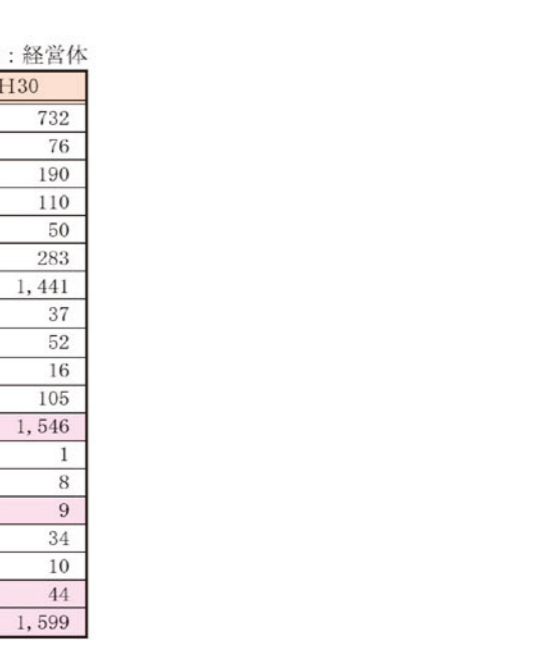

高知県水産振興部
〒780-0850 高知市丸の内1-7-52
TEL(088)823-1111(高知県庁代表)

Table showing the number of fishery workers by year and age group. Columns include years (S63, H5, H10, H15, H20, H25, H30) and age groups (15-24, 25-39, 40-59, 60+).

Table showing the number of fishery businesses by type from S63 to H30. Categories include salmon, sea bream, and other types of fish.

Table showing the production volume of fishery products by year and type. Categories include dried products, frozen products, and other food products.

Table showing the number of fishery boats by type from H23 to R2. Categories include 1-ton boats, 5-ton boats, and other types.

Table showing the number of fishery boats by type from H23 to R2. Categories include 1-ton boats, 5-ton boats, and other types.