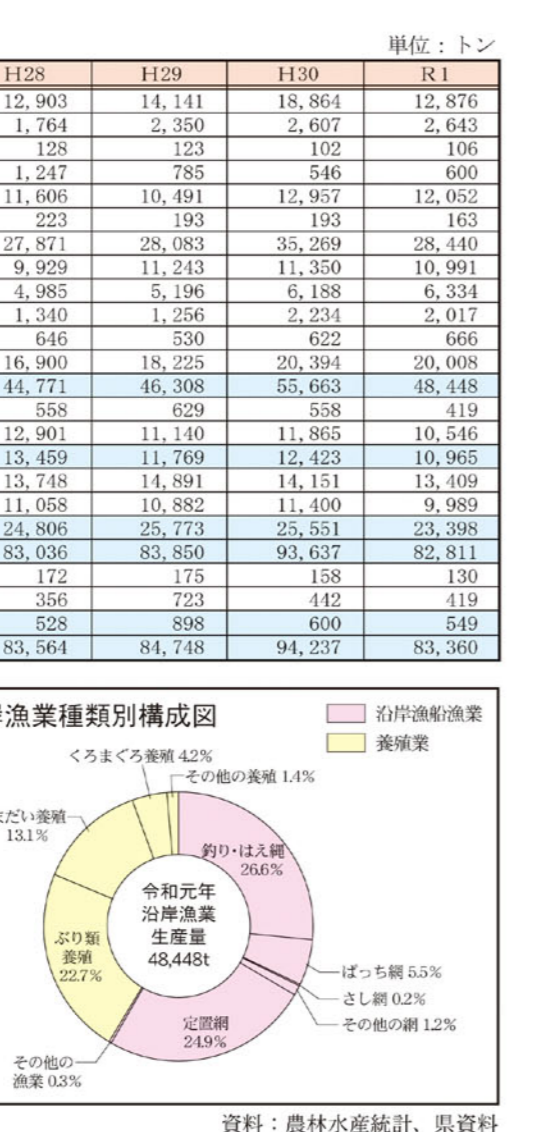

Table showing the number of fishery boats by type from H23 to R2. Categories include 1-ton boats, 5-ton boats, and other types.

Table showing the number of fishery boats by type from H23 to R2. Categories include 1-ton boats, 5-ton boats, and other types.

Table showing the production volume of fishery products by year and type. Categories include dried products, frozen products, and other food products.

Table showing the number of fishery boats by type from H23 to R2. Categories include 1-ton boats, 5-ton boats, and other types.

Table showing the number of fishery boats by type from H23 to R2. Categories include 1-ton boats, 5-ton boats, and other types.

Table showing the production volume of fishery products by year and type. Categories include salmon, sea bream, and other types of fish.

Table showing the production volume of fishery products by year and type. Categories include salmon, sea bream, and other types of fish.

Table showing the production volume of fishery products by year and type. Categories include salmon, sea bream, and other types of fish.