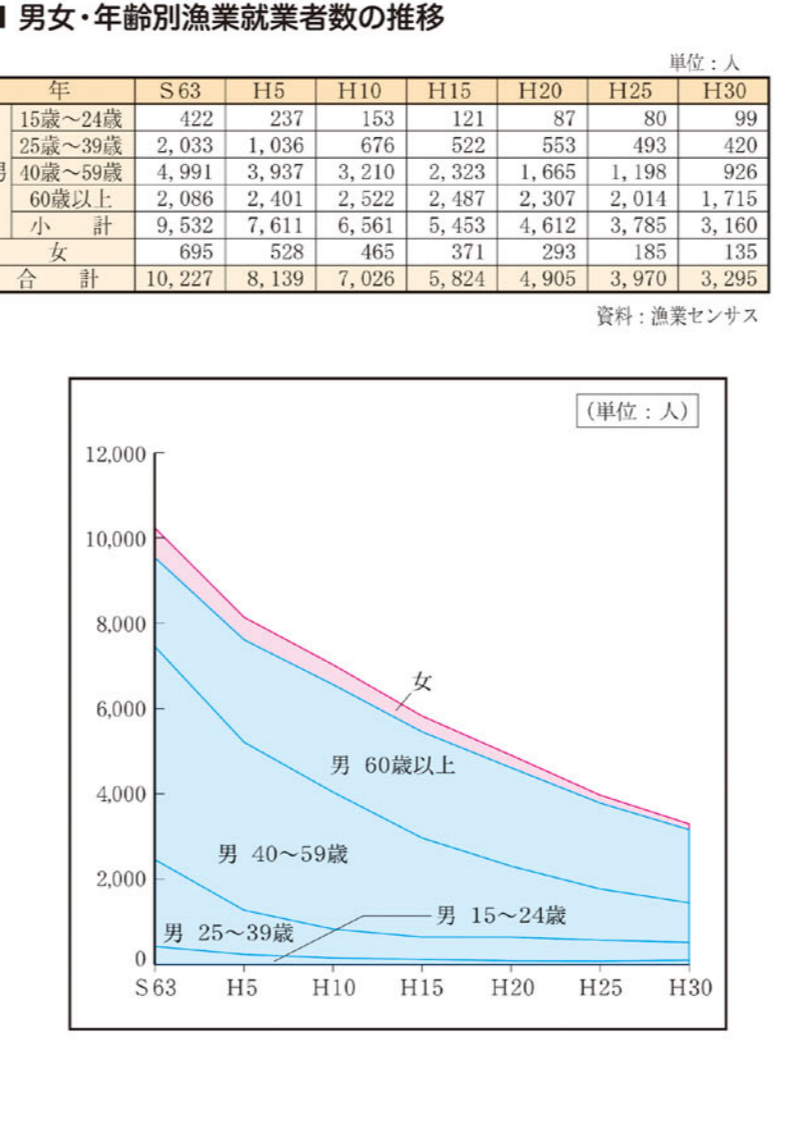

高知県水産振興部
〒780-0850 高知市丸の内1-7-52
TEL(088)823-1111(高知県庁代表)

Table showing the number of fishery workers by year and age group. Columns include years (S63, H5, H10, H15, H20, H25, H30) and age groups (15-24, 25-39, 40-59, 60+).