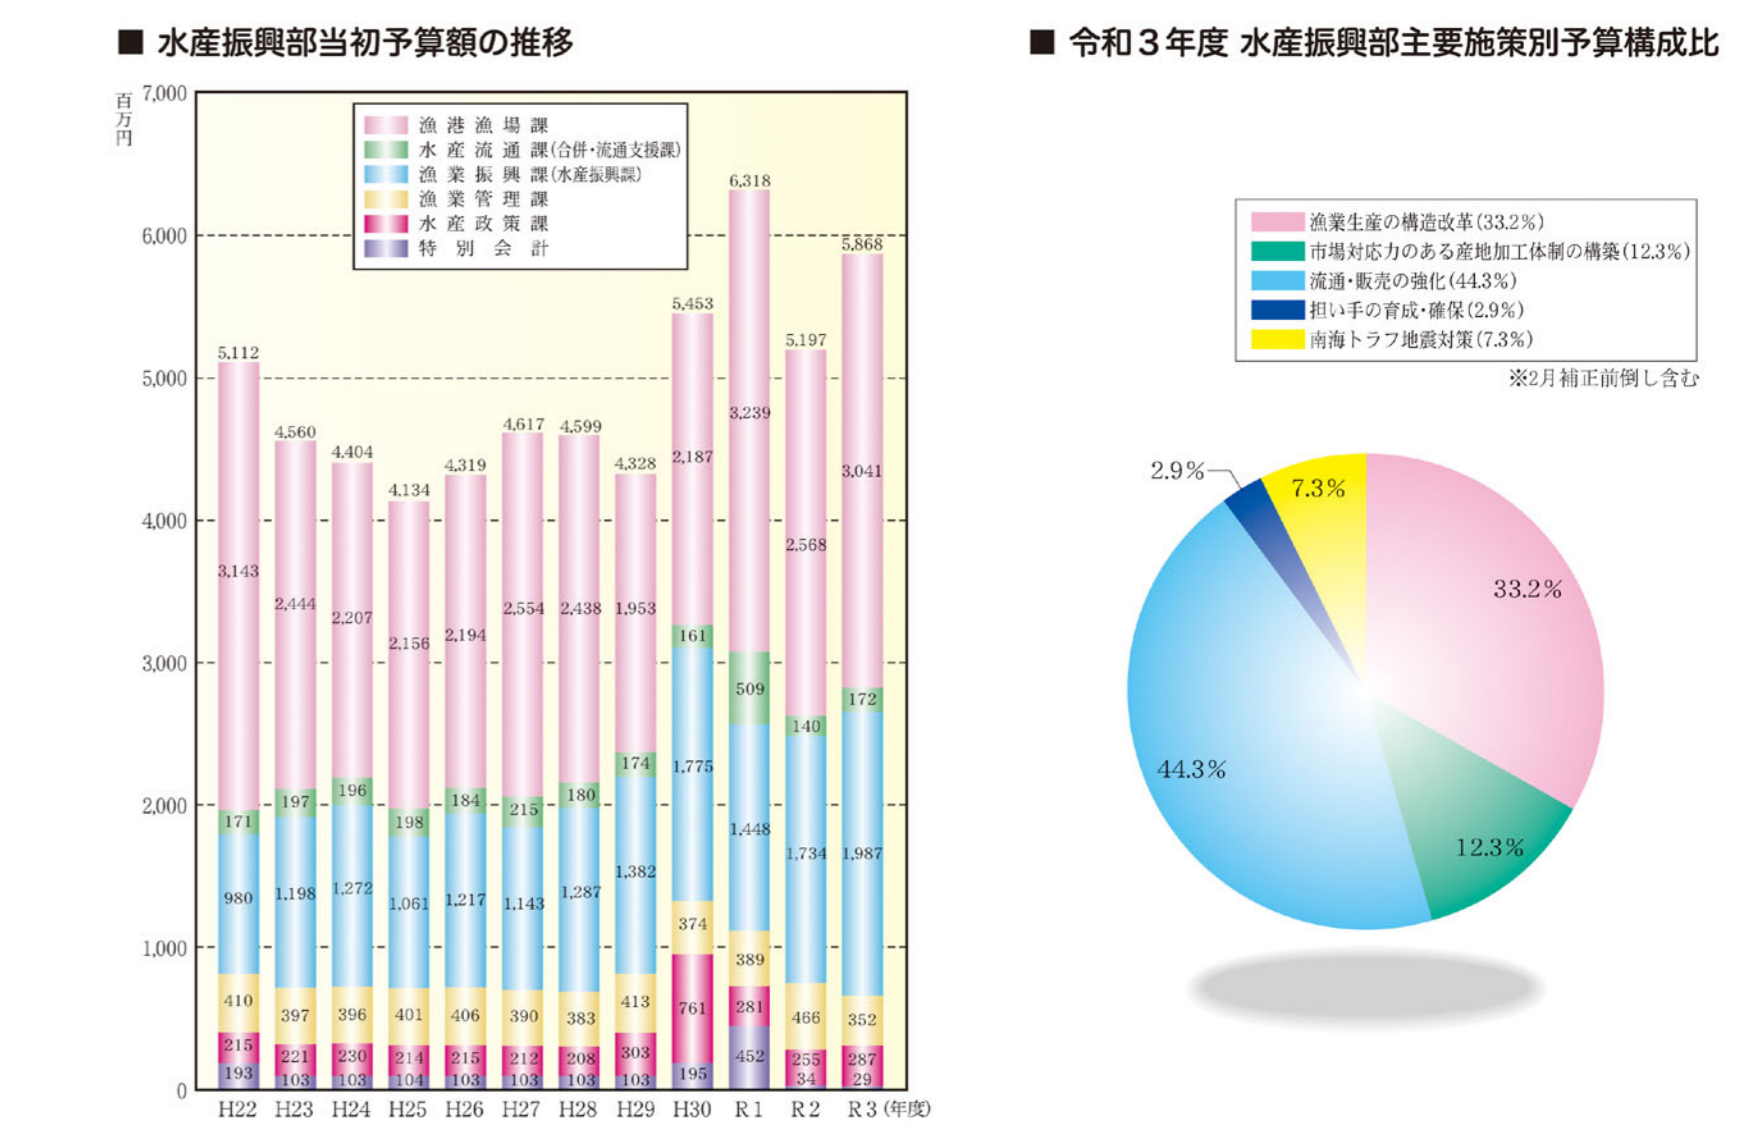

Table showing the number of fishery boats by type from H23 to R2. Categories include 1-ton boats, 5-ton boats, and other types.

Table showing the production volume of fishery products by year and type. Categories include salmon, sea bream, and other types of fish.

Table showing the production volume of fishery products by year and type. Categories include salmon, sea bream, and other types of fish.

Table showing the production volume of fishery products by year and type. Categories include salmon, sea bream, and other types of fish.