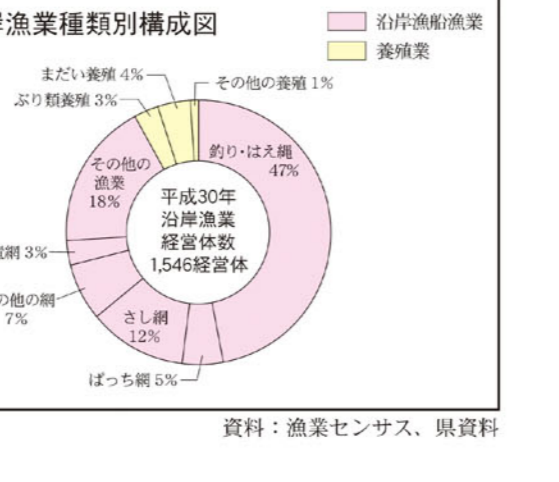

Table showing the number of fishery businesses by type from S63 to H30. Categories include salmon, sea bream, and other types of fish.

Table showing the production volume of fishery products by year and type. Categories include dried products, frozen products, and other food products.

Table showing the number of fishery boats by type from H23 to R2. Categories include 1-ton boats, 5-ton boats, and other types.

Table showing the number of fishery boats by type from H23 to R2. Categories include 1-ton boats, 5-ton boats, and other types.

Table showing the production volume of fishery products by year and type. Categories include dried products, frozen products, and other food products.

Table showing the number of fishery boats by type from H23 to R2. Categories include 1-ton boats, 5-ton boats, and other types.