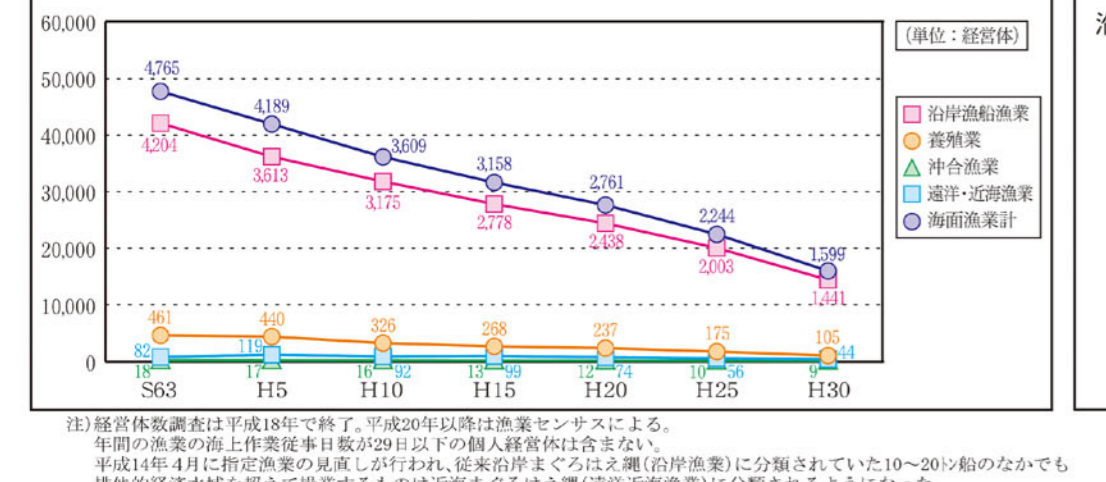

Table showing the number of fishery businesses by type from S63 to H30. Categories include salmon, sea bream, and other types of fish.

Table showing the production volume of fishery products by year and type. Categories include dried products, frozen products, and other food products.

Table showing the number of fishery boats by type from H23 to R2. Categories include 1-ton boats, 5-ton boats, and other types.

Table showing the number of fishery boats by type from H23 to R2. Categories include 1-ton boats, 5-ton boats, and other types.

Table showing the production volume of fishery products by year and type. Categories include dried products, frozen products, and other food products.

Table showing the number of fishery boats by type from H23 to R2. Categories include 1-ton boats, 5-ton boats, and other types.