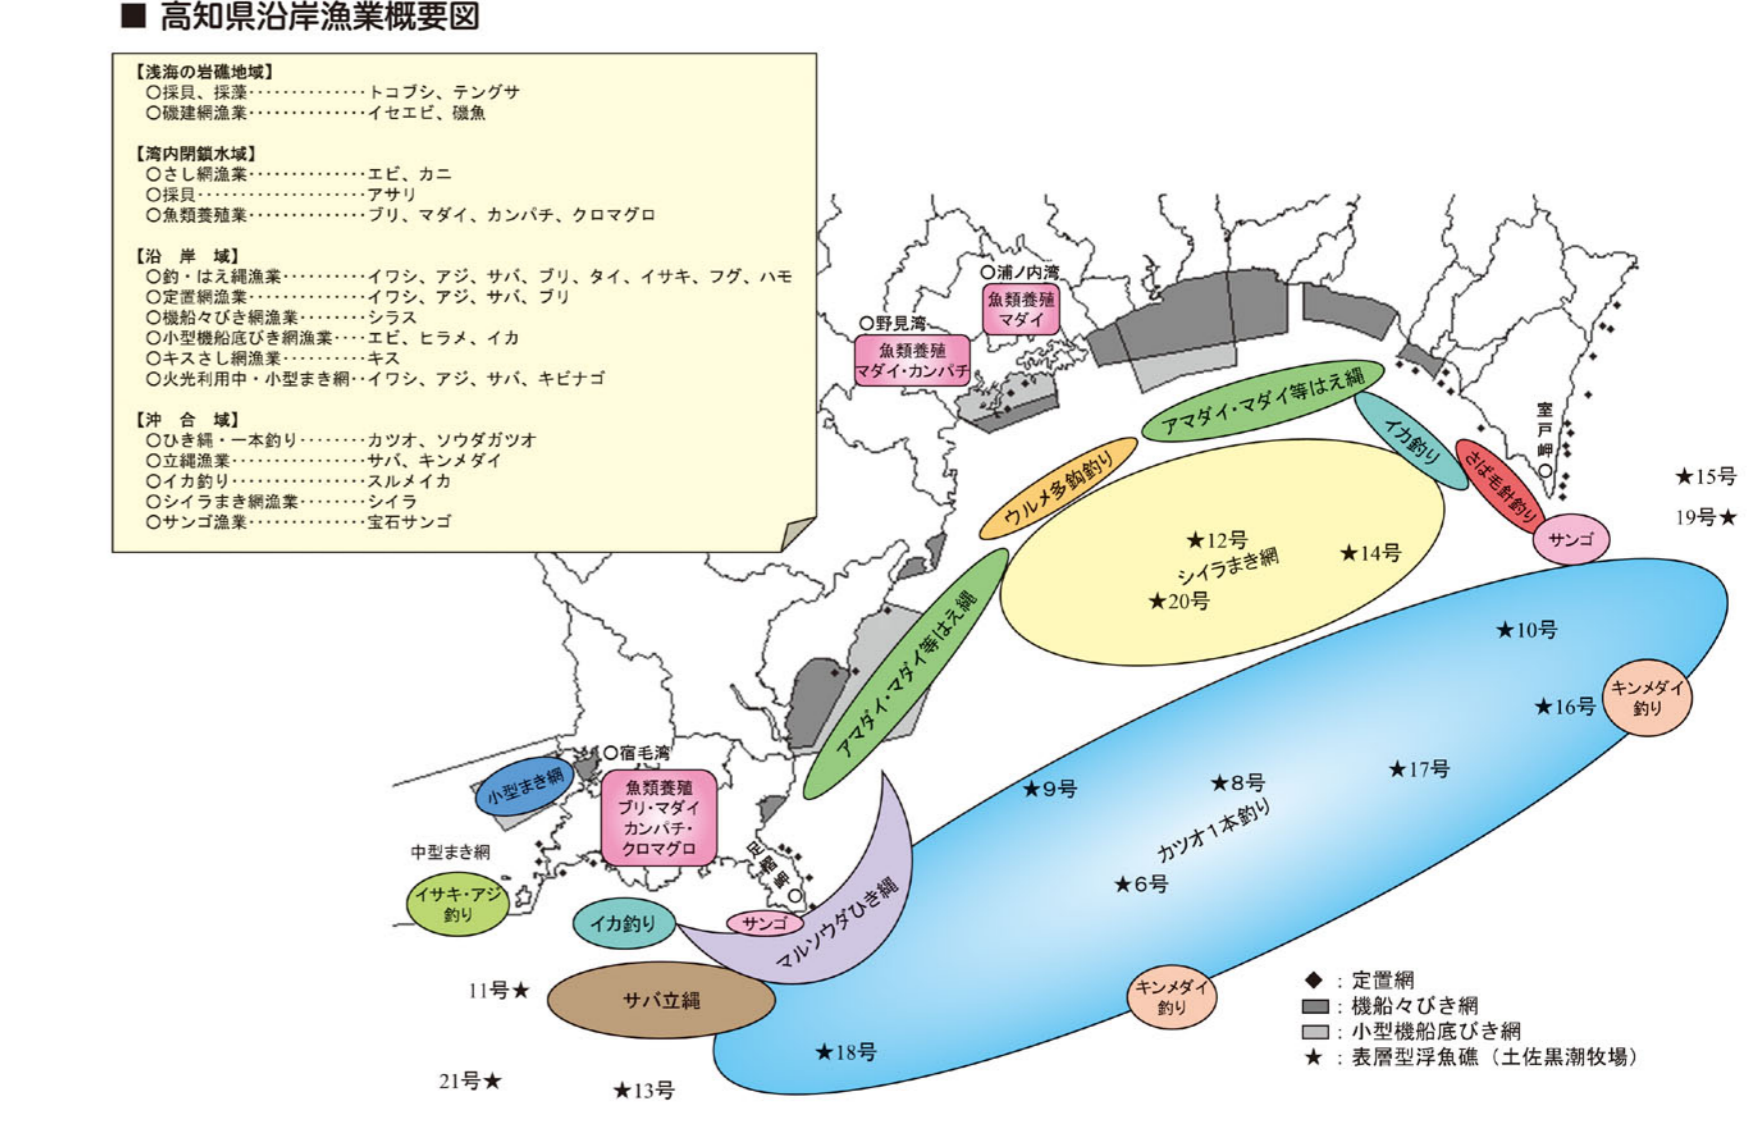

高知県水産振興部
〒780-0850 高知市丸の内1-7-52
TEL(088)823-1111(高知県庁代表)

Table showing the number of fishery workers by year and age group. Columns include years (S63, H5, H10, H15, H20, H25, H30) and age groups (15-24, 25-39, 40-59, 60+).

Table showing the production volume of fishery products by year and type. Categories include salmon, sea bream, and other types of fish.

Table showing the production volume of fishery products by year and type. Categories include salmon, sea bream, and other types of fish.

Table showing the production volume of fishery products by year and type. Categories include salmon, sea bream, and other types of fish.